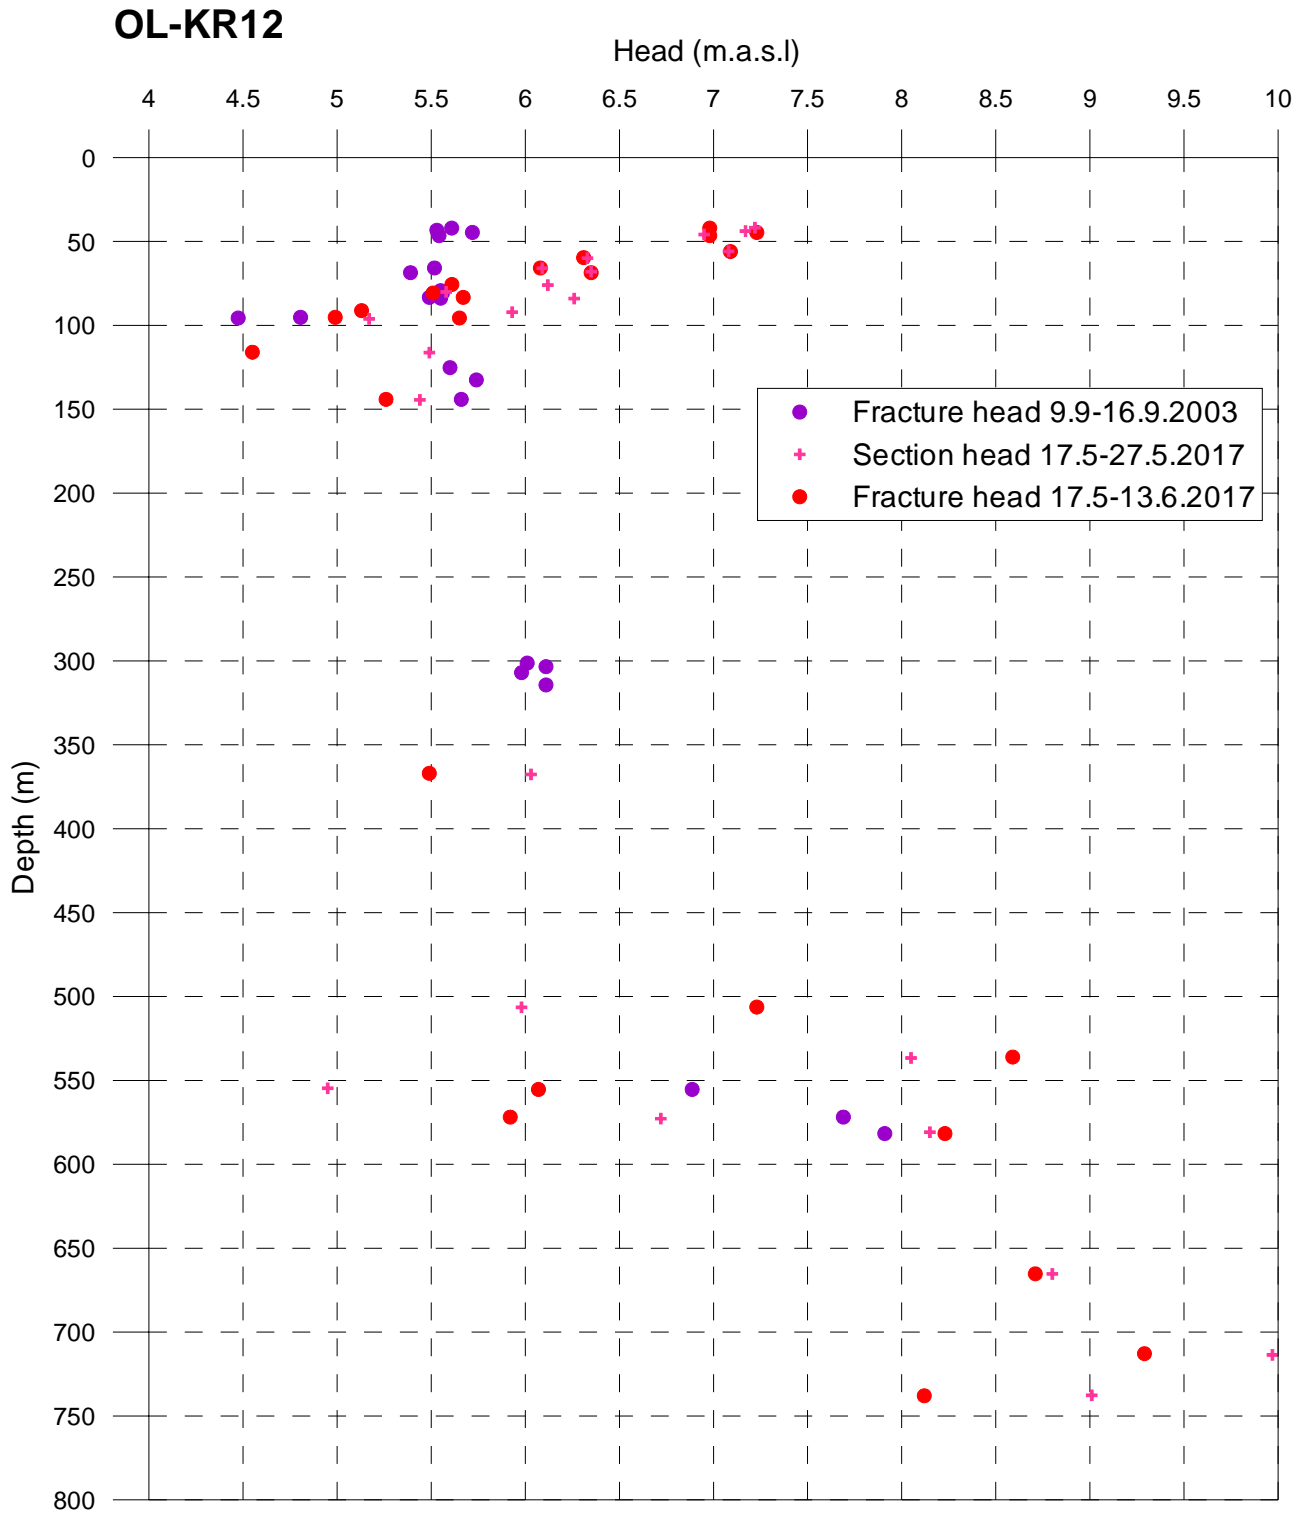

Appendix 18. Flow logging heads.

**OL-KR28**

### OL-KR32

**OL-KR46**