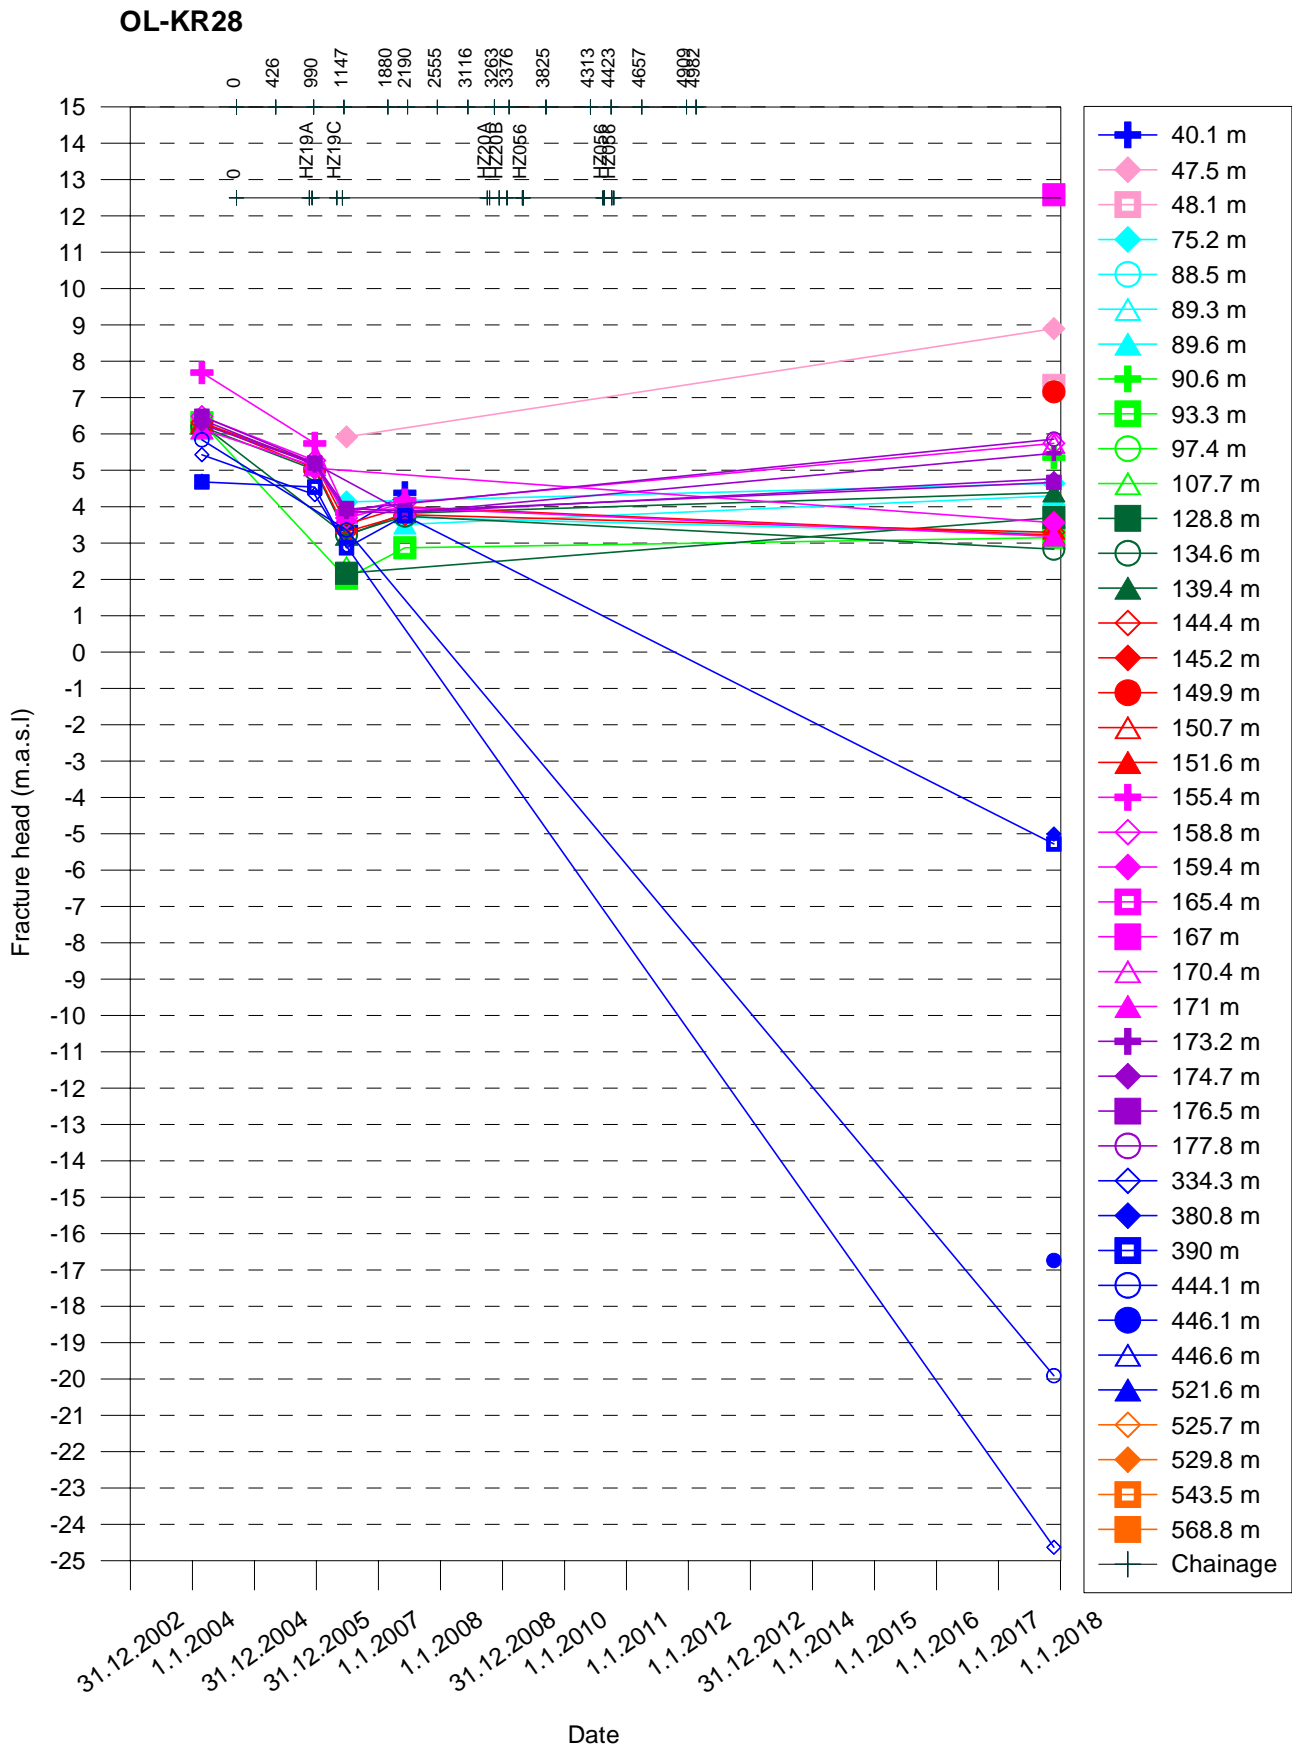

Appendix 18. Flow logging heads.

**OL-KR28**

### OL-KR32

**OL-KR46**