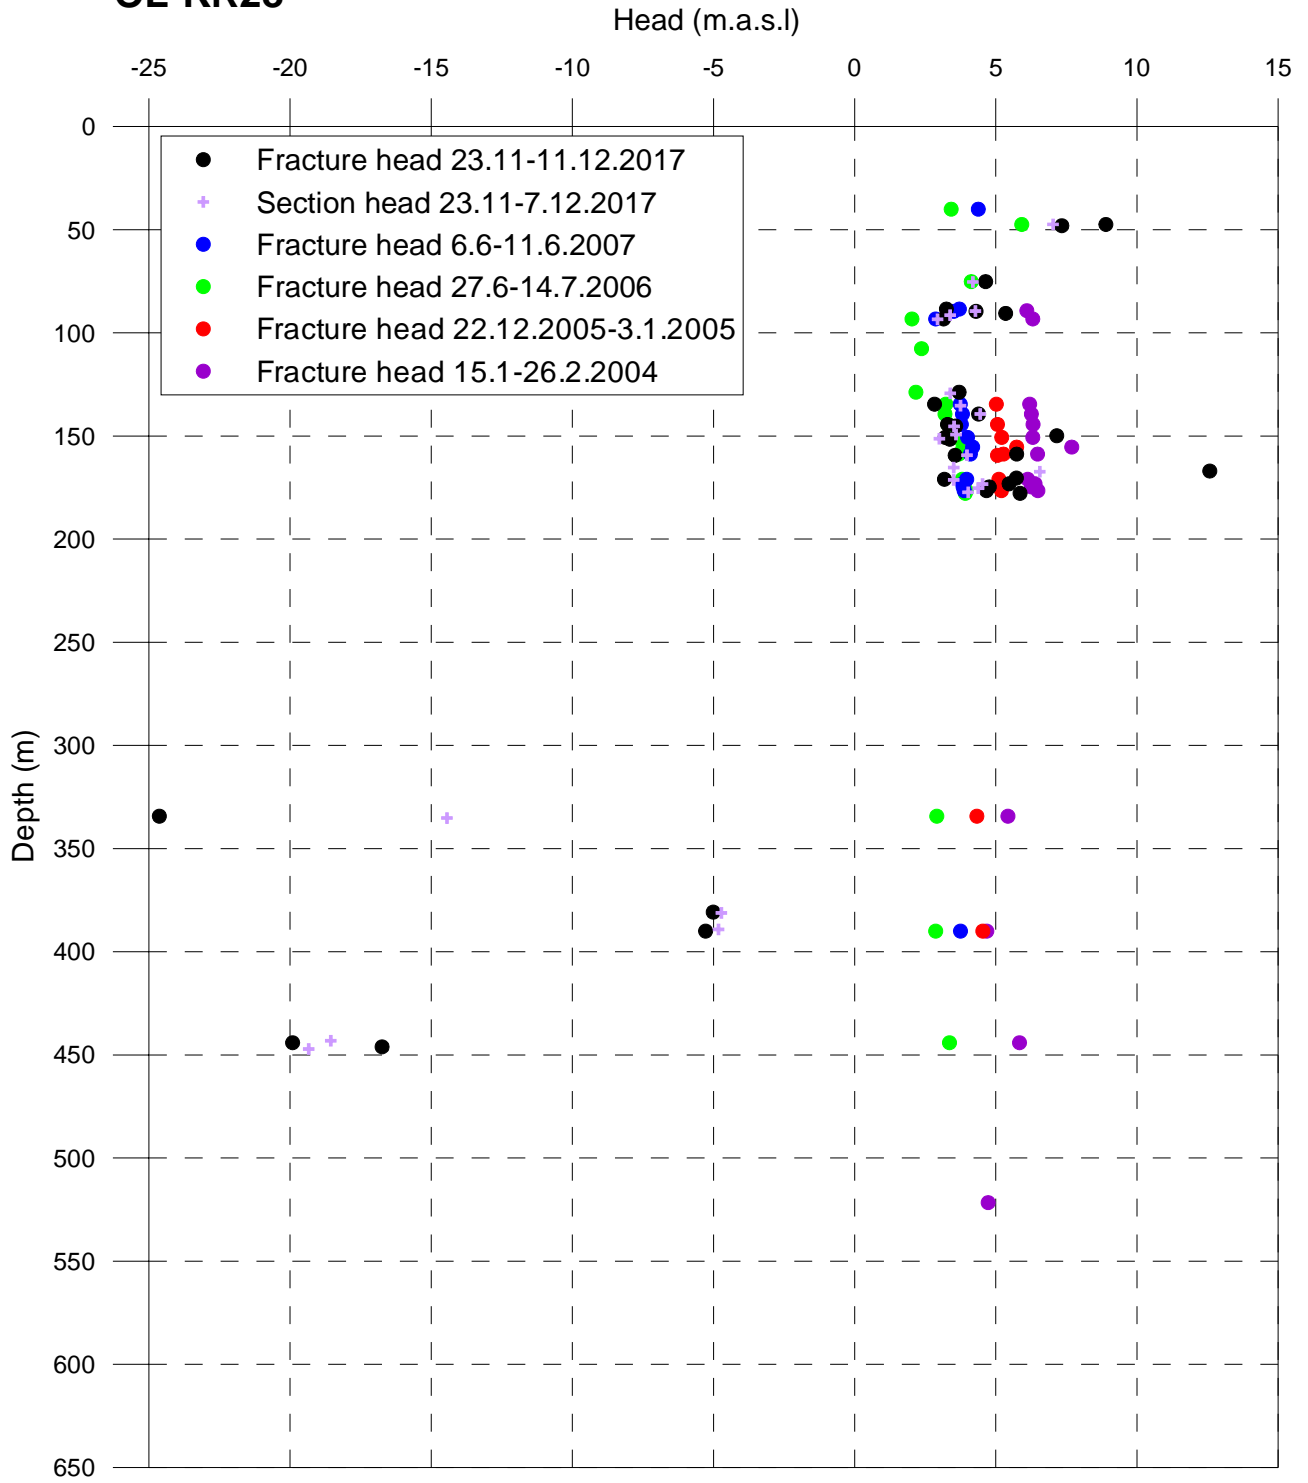

Appendix 18. Flow logging heads.

**OL-KR28**

### OL-KR32

**OL-KR46**