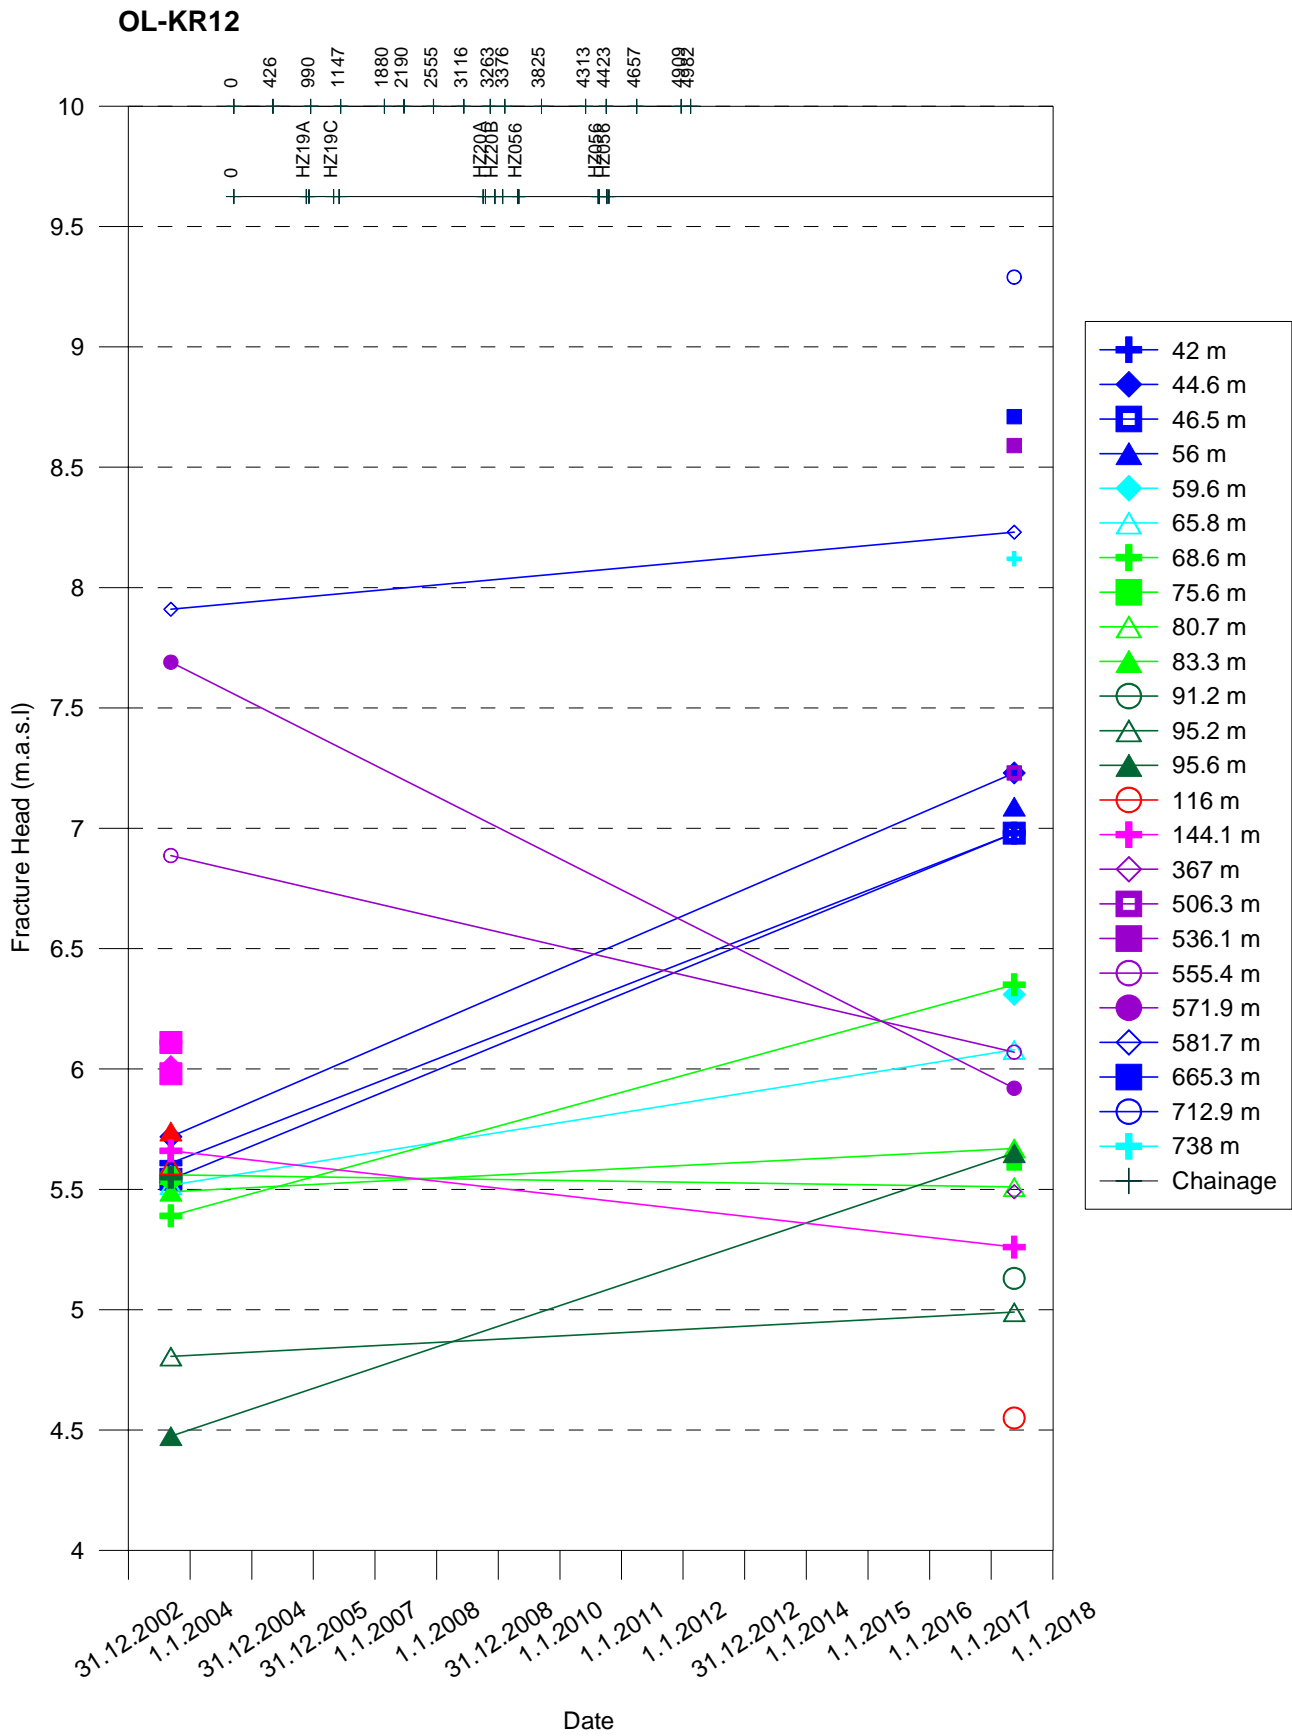

Appendix 18. Flow logging heads.

**OL-KR28**

### OL-KR32

**OL-KR46**