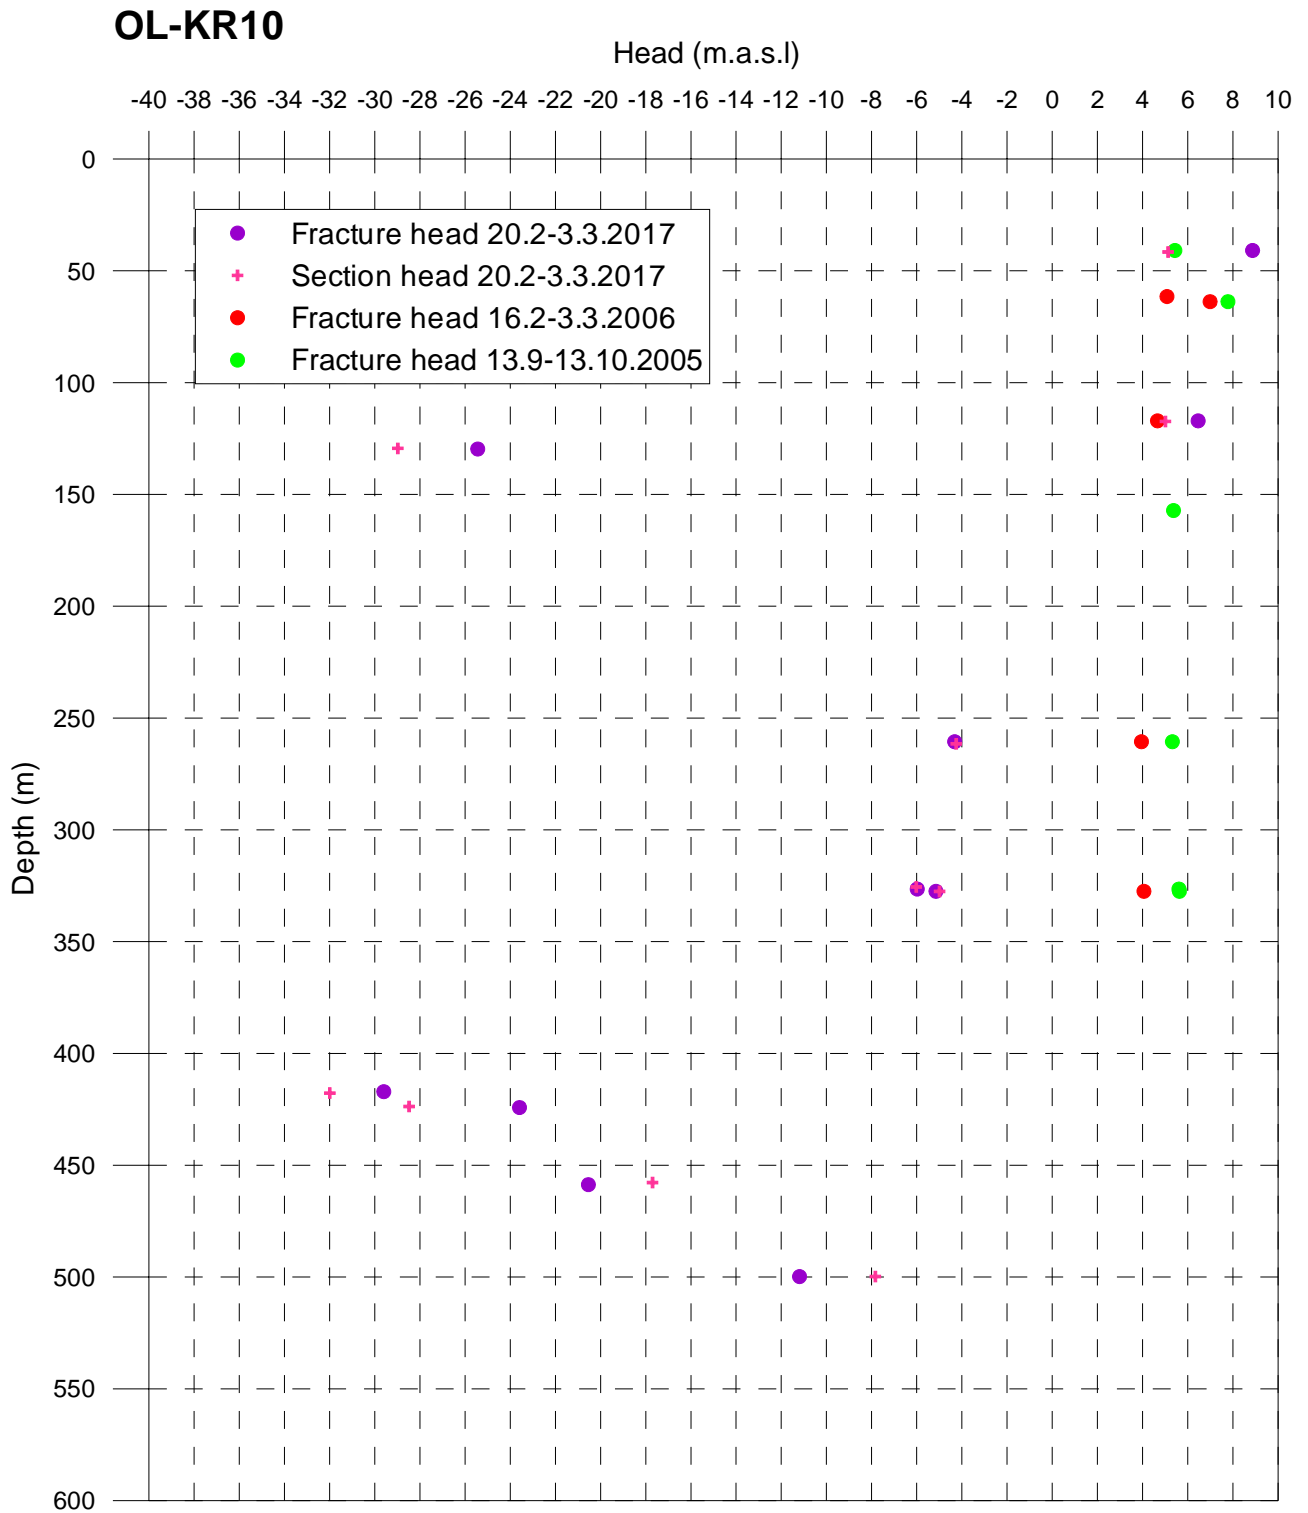

Appendix 18. Flow logging heads.

**OL-KR28**

### OL-KR32

**OL-KR46**