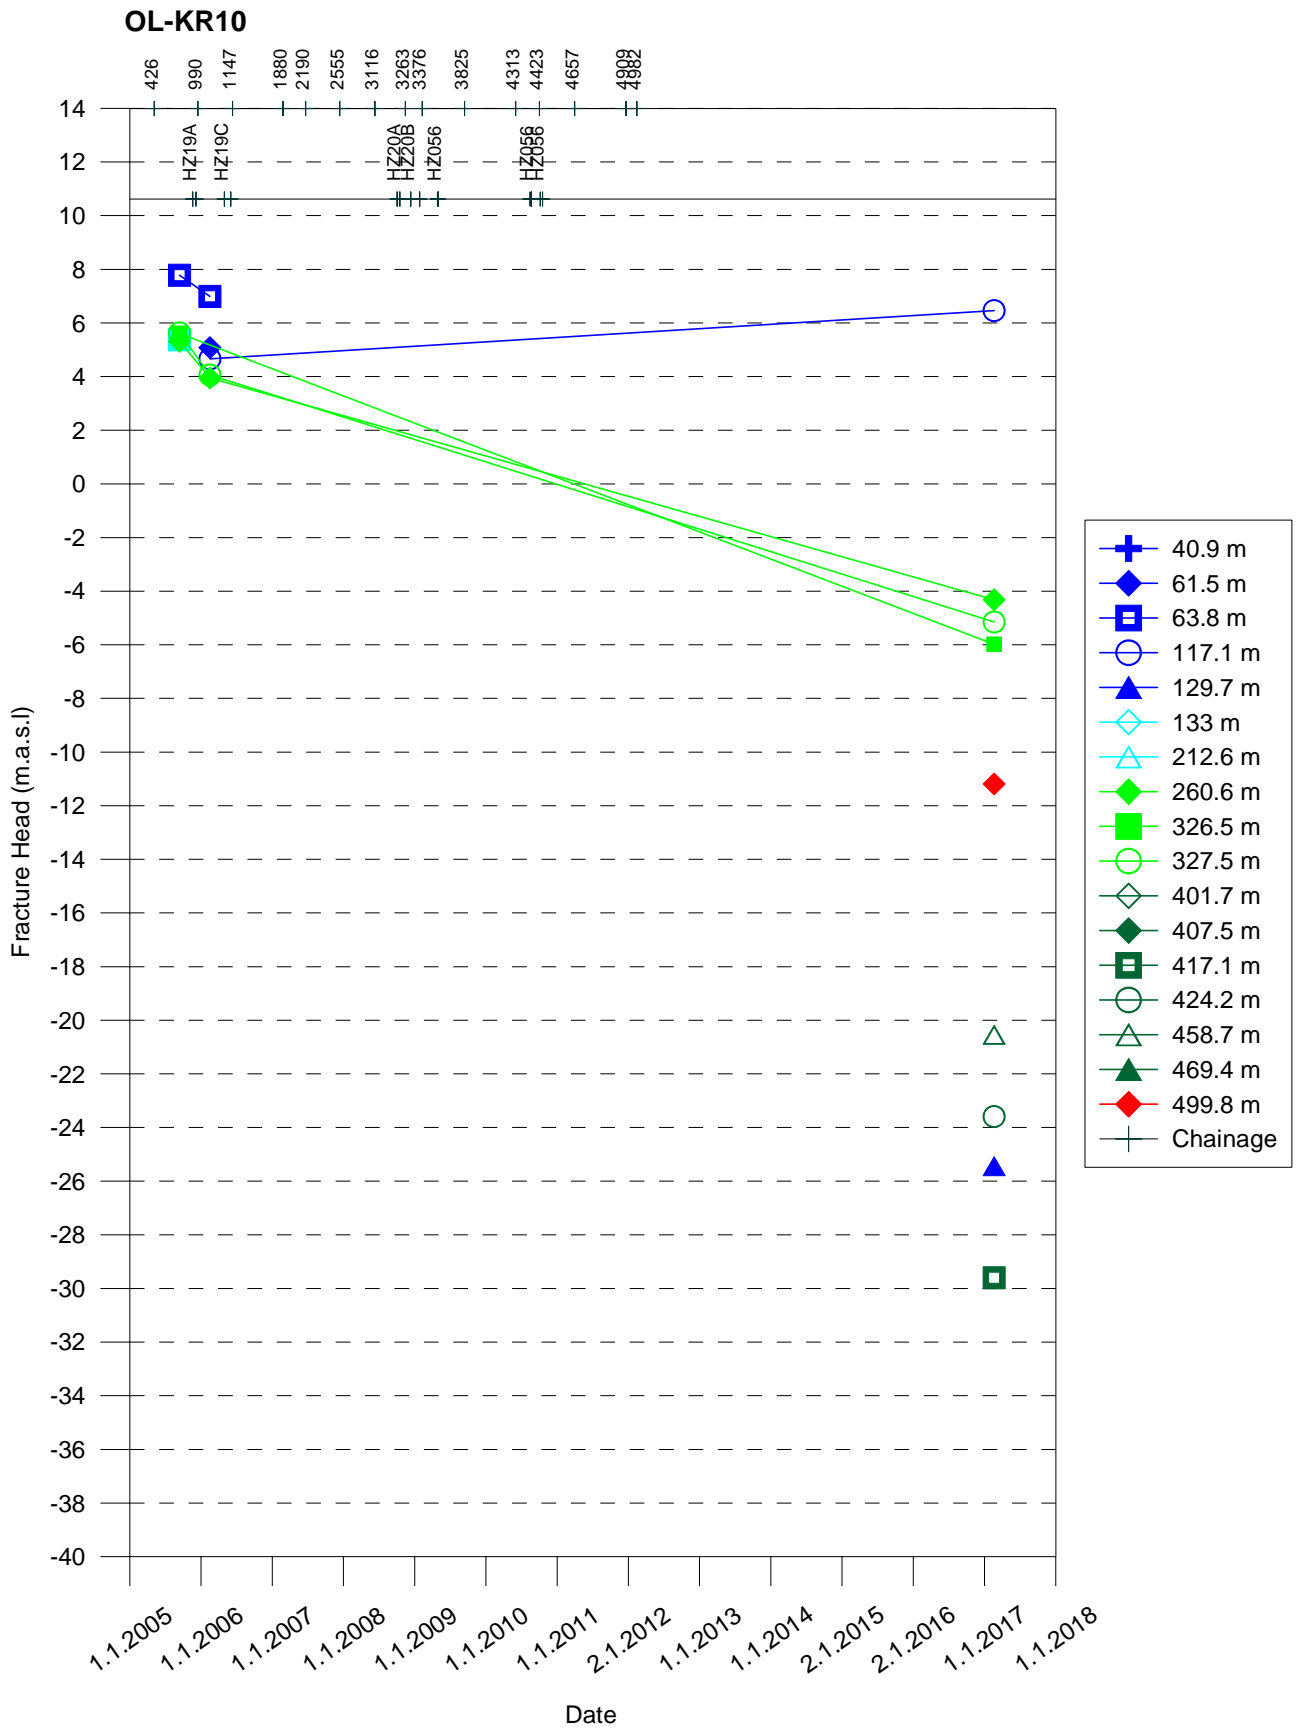

Appendix 18. Flow logging heads.

**OL-KR28**

### OL-KR32

**OL-KR46**