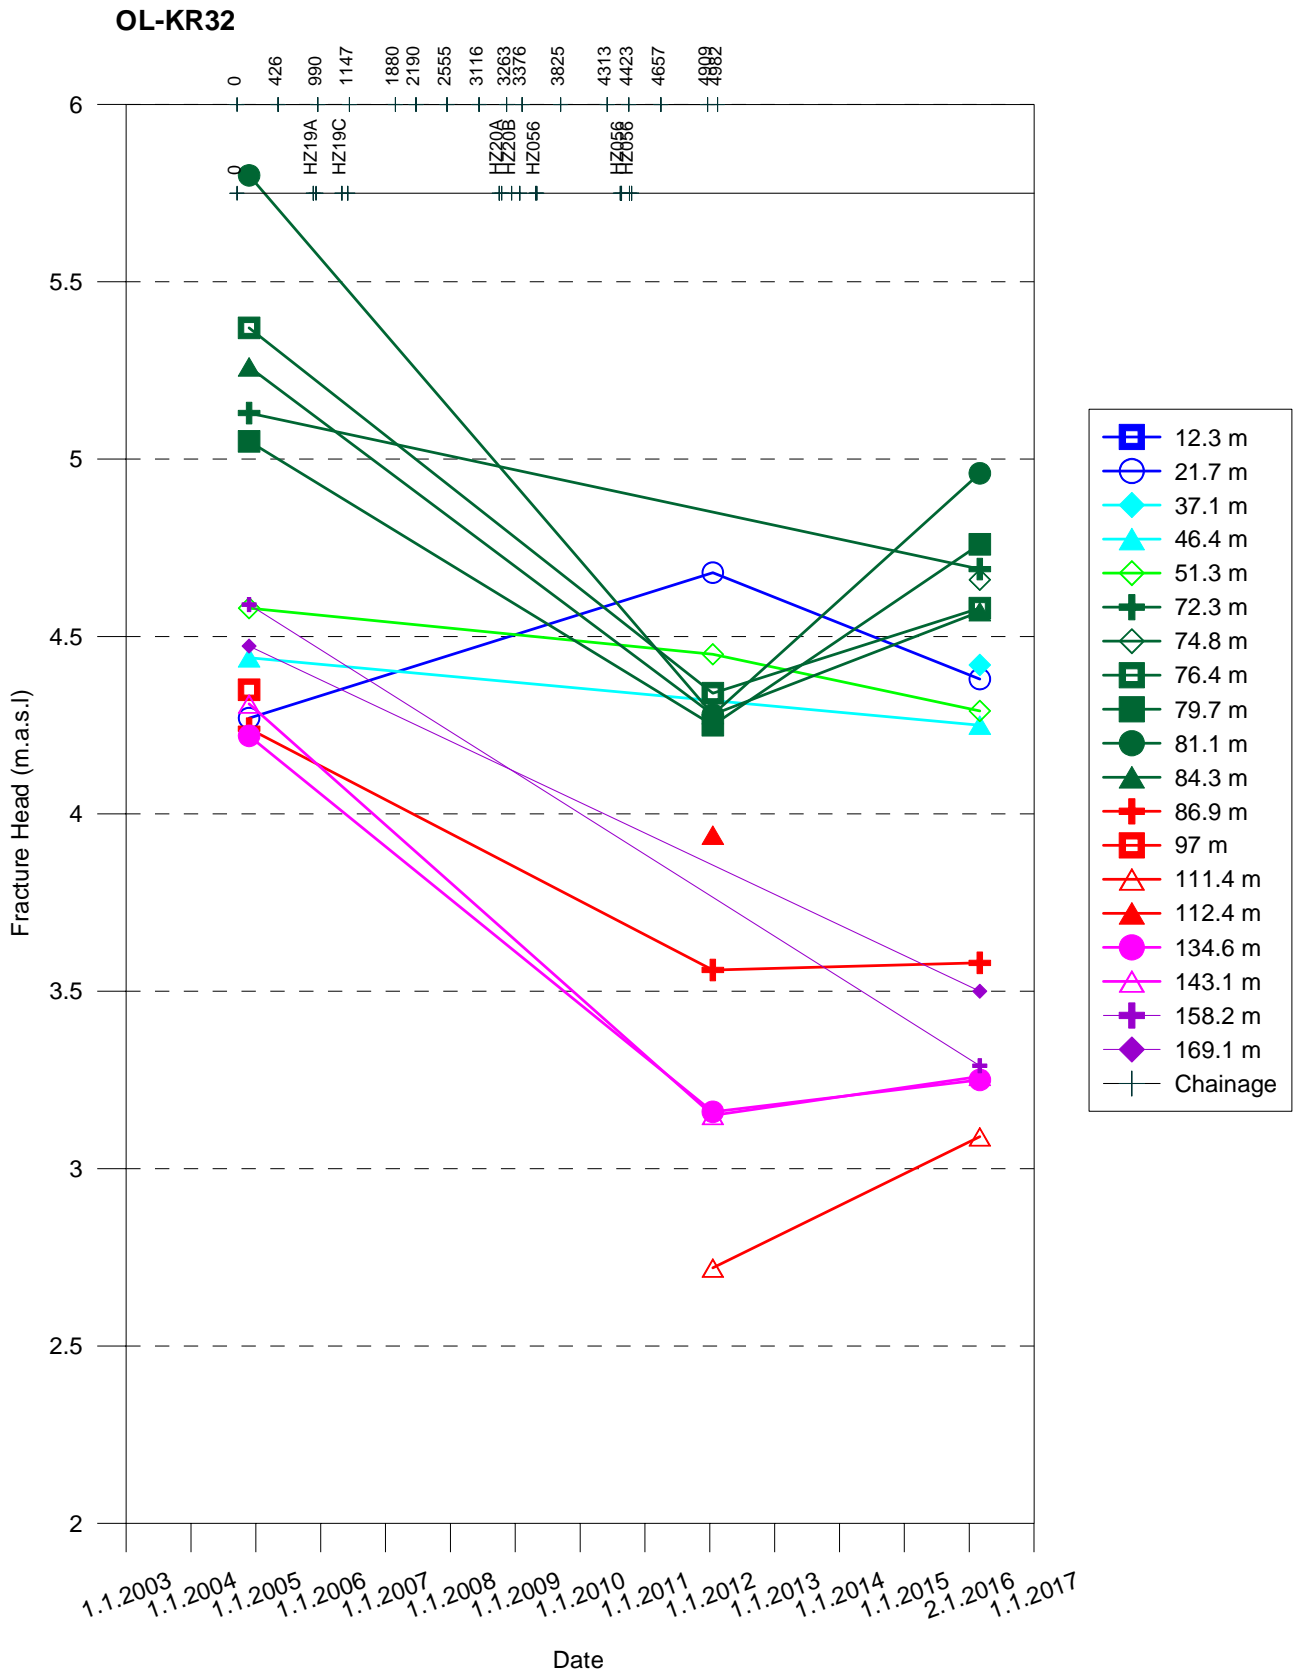

Appendix 18. Flow logging heads.

**OL-KR28**

### OL-KR32

**OL-KR46**