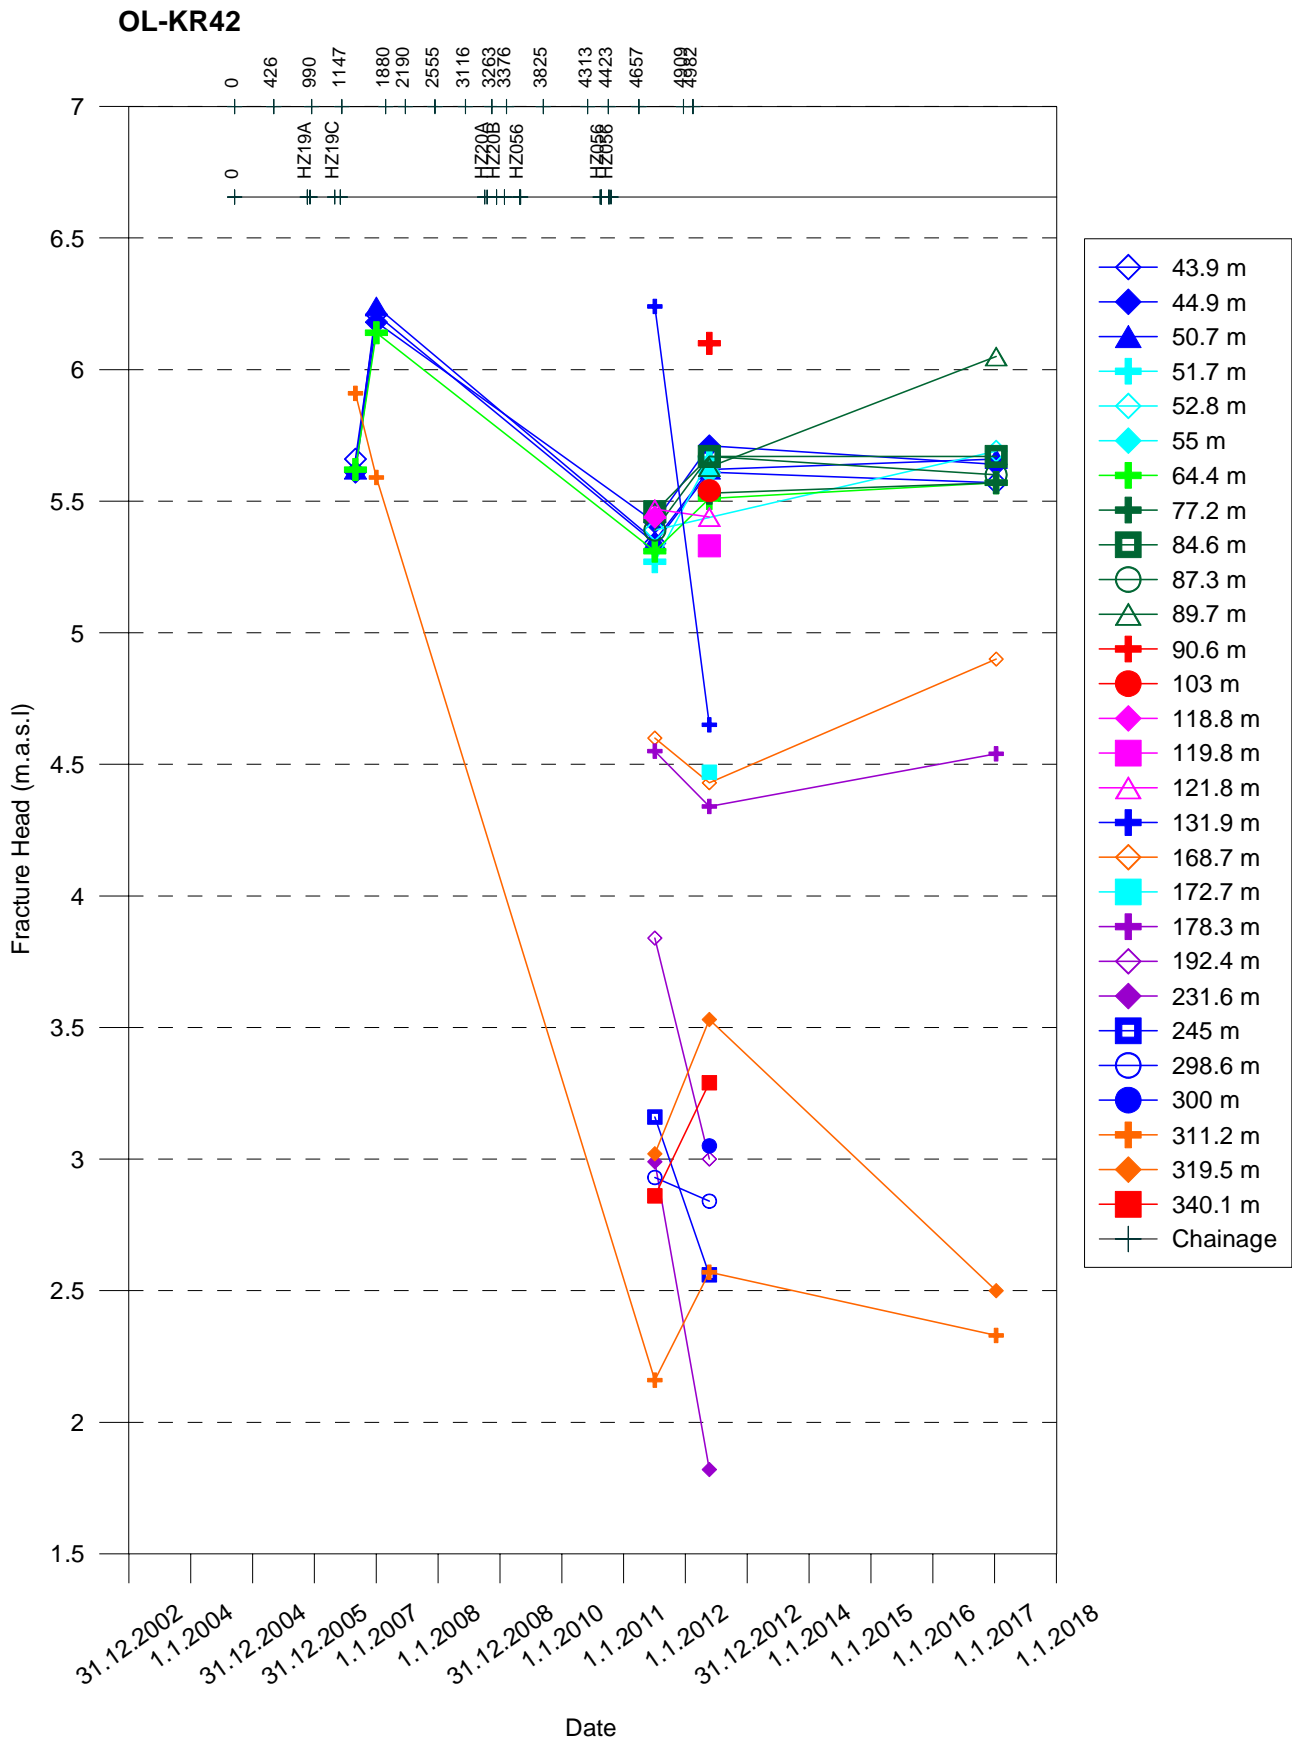

Appendix 18. Flow logging heads.

**OL-KR28**

### OL-KR32

**OL-KR46**