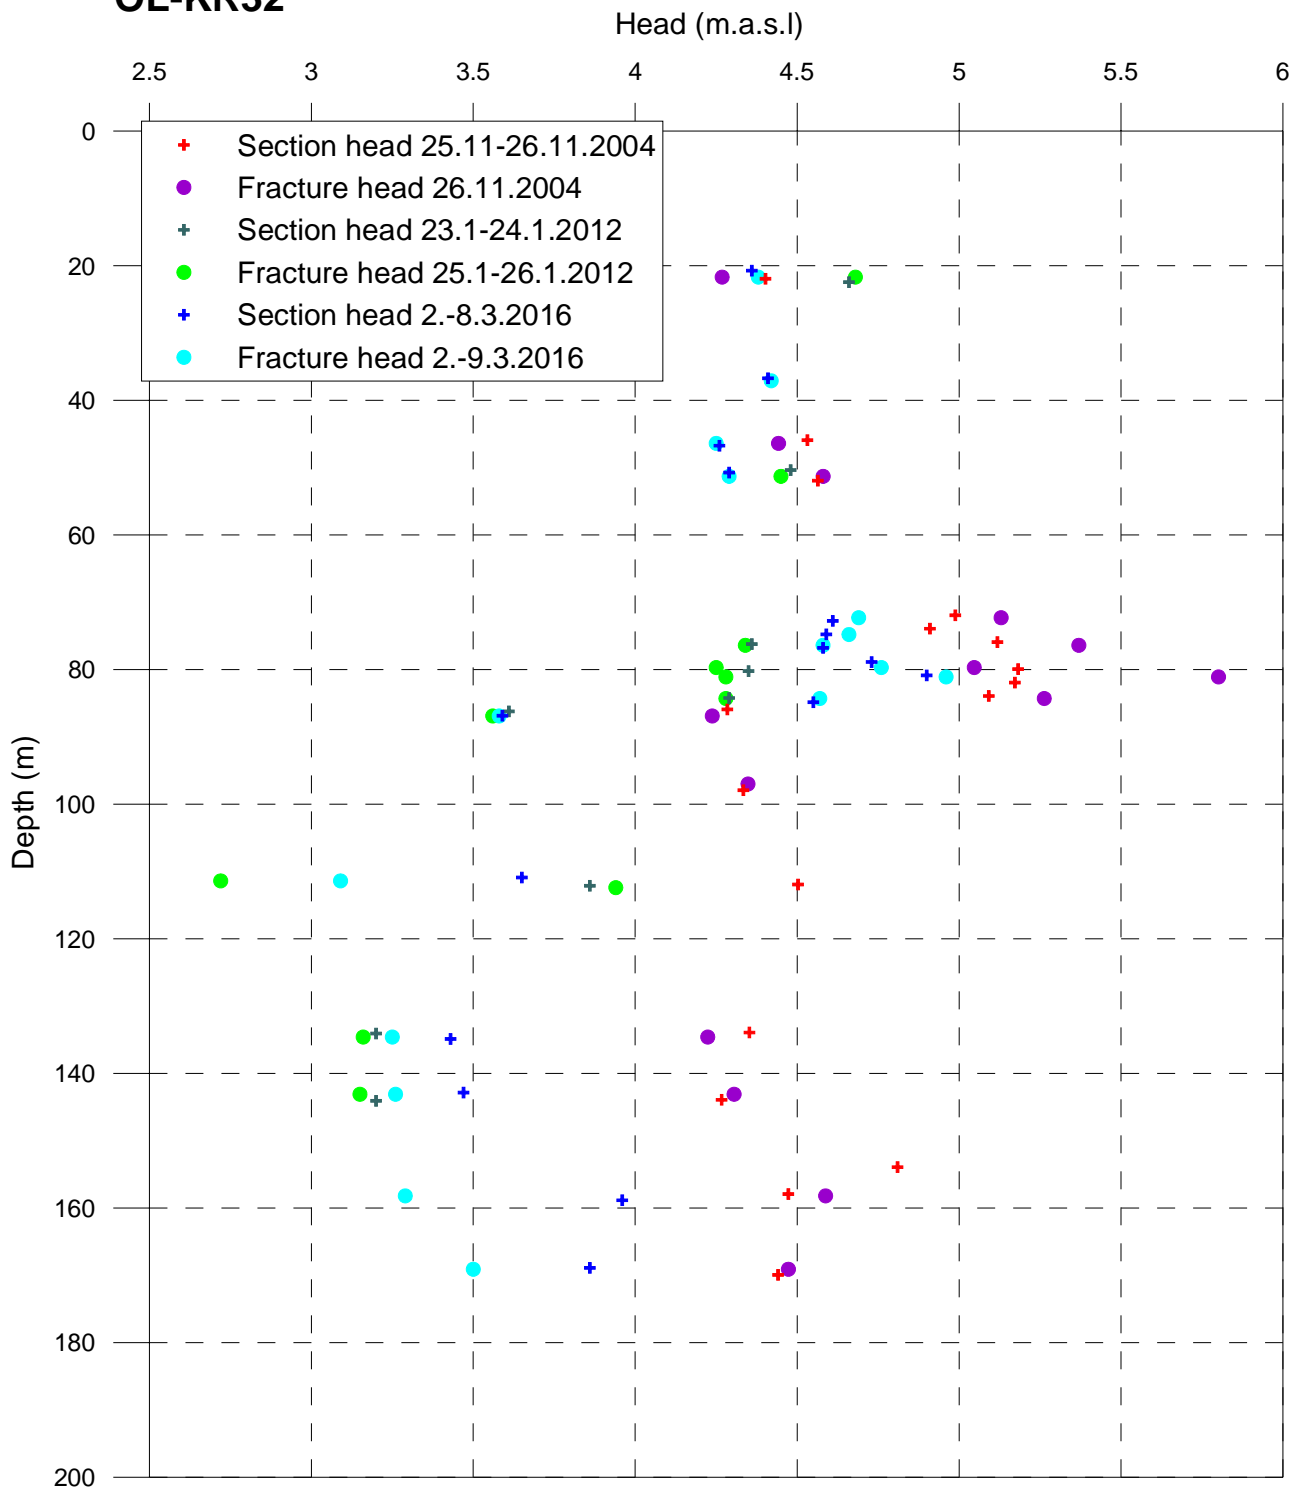

Appendix 18. Flow logging heads.

**OL-KR28**

### OL-KR32

**OL-KR46**