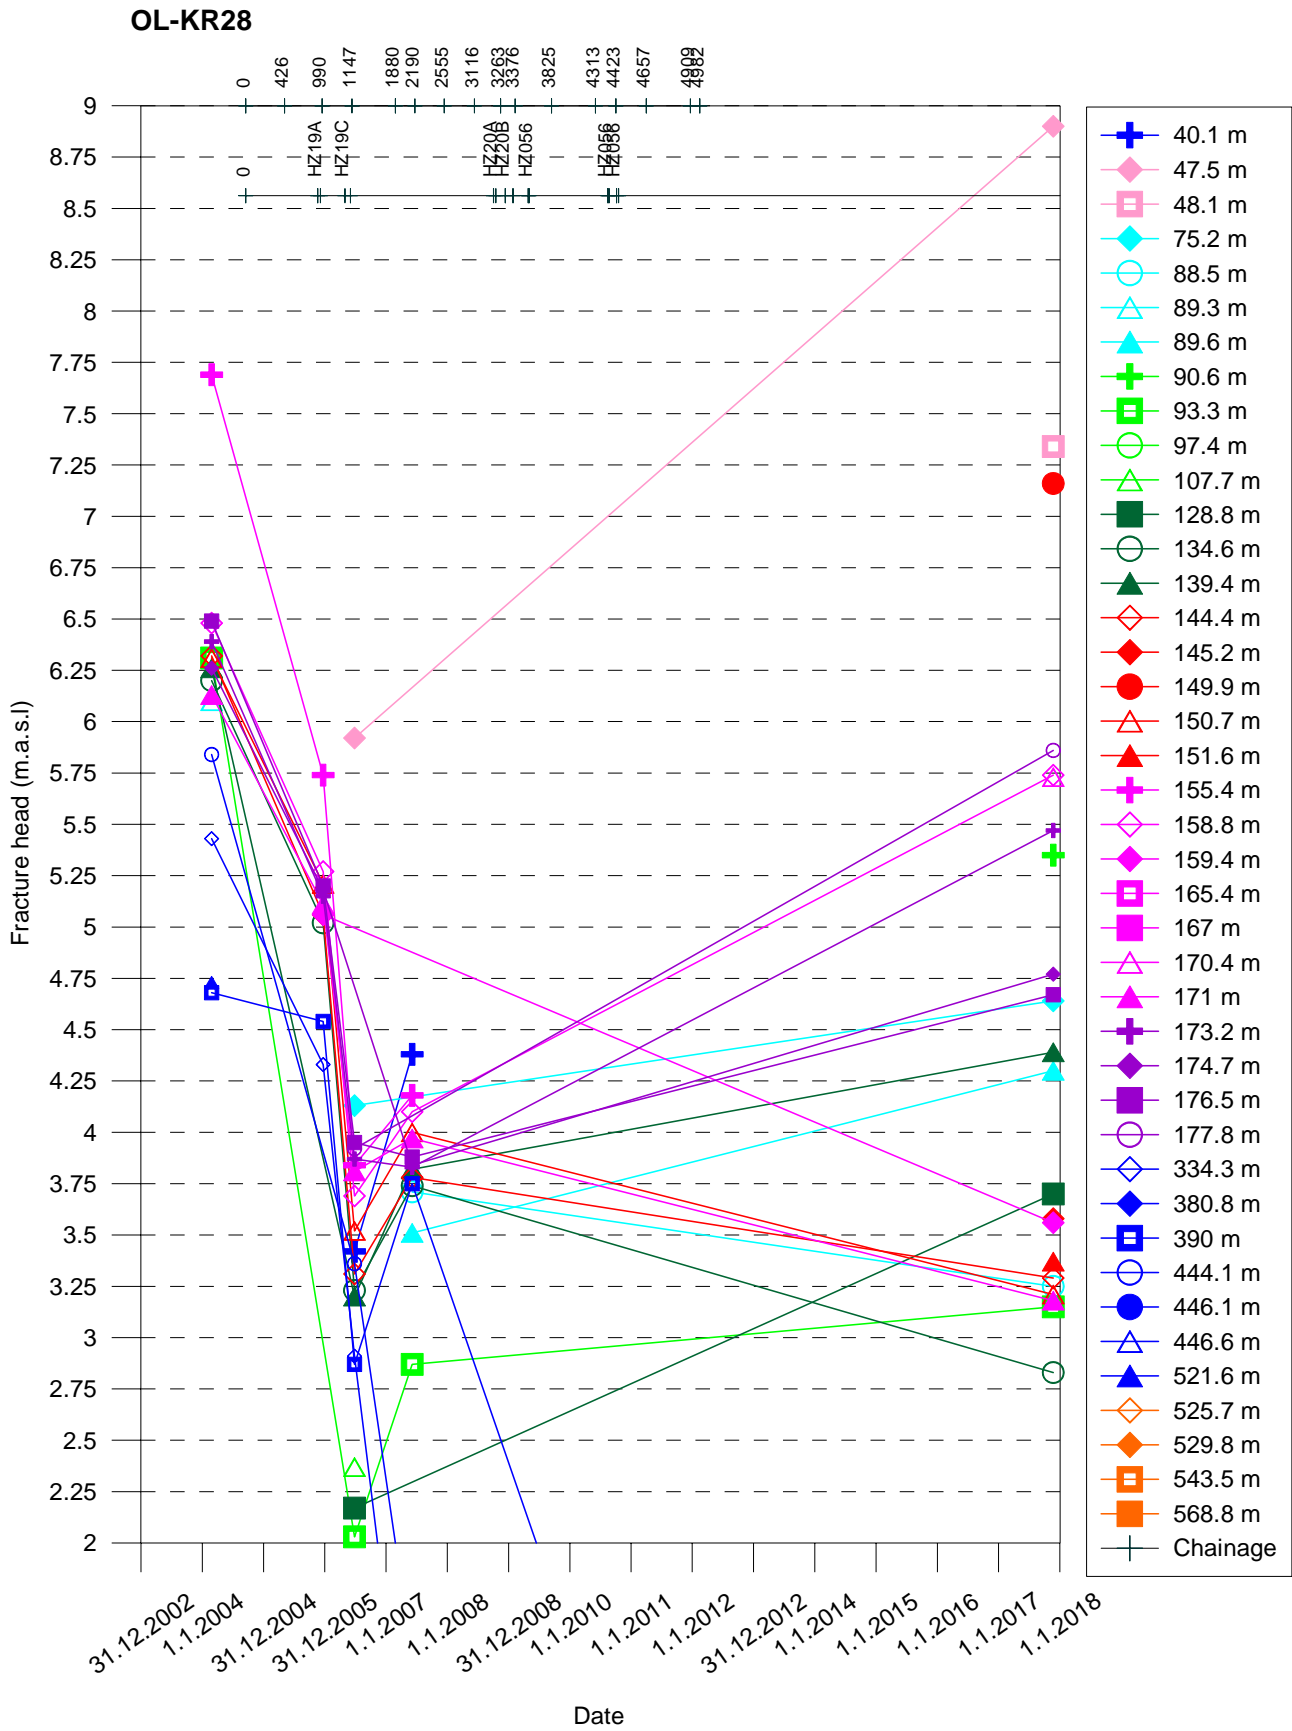

Appendix 18. Flow logging heads.

**OL-KR28**

### OL-KR32

**OL-KR46**